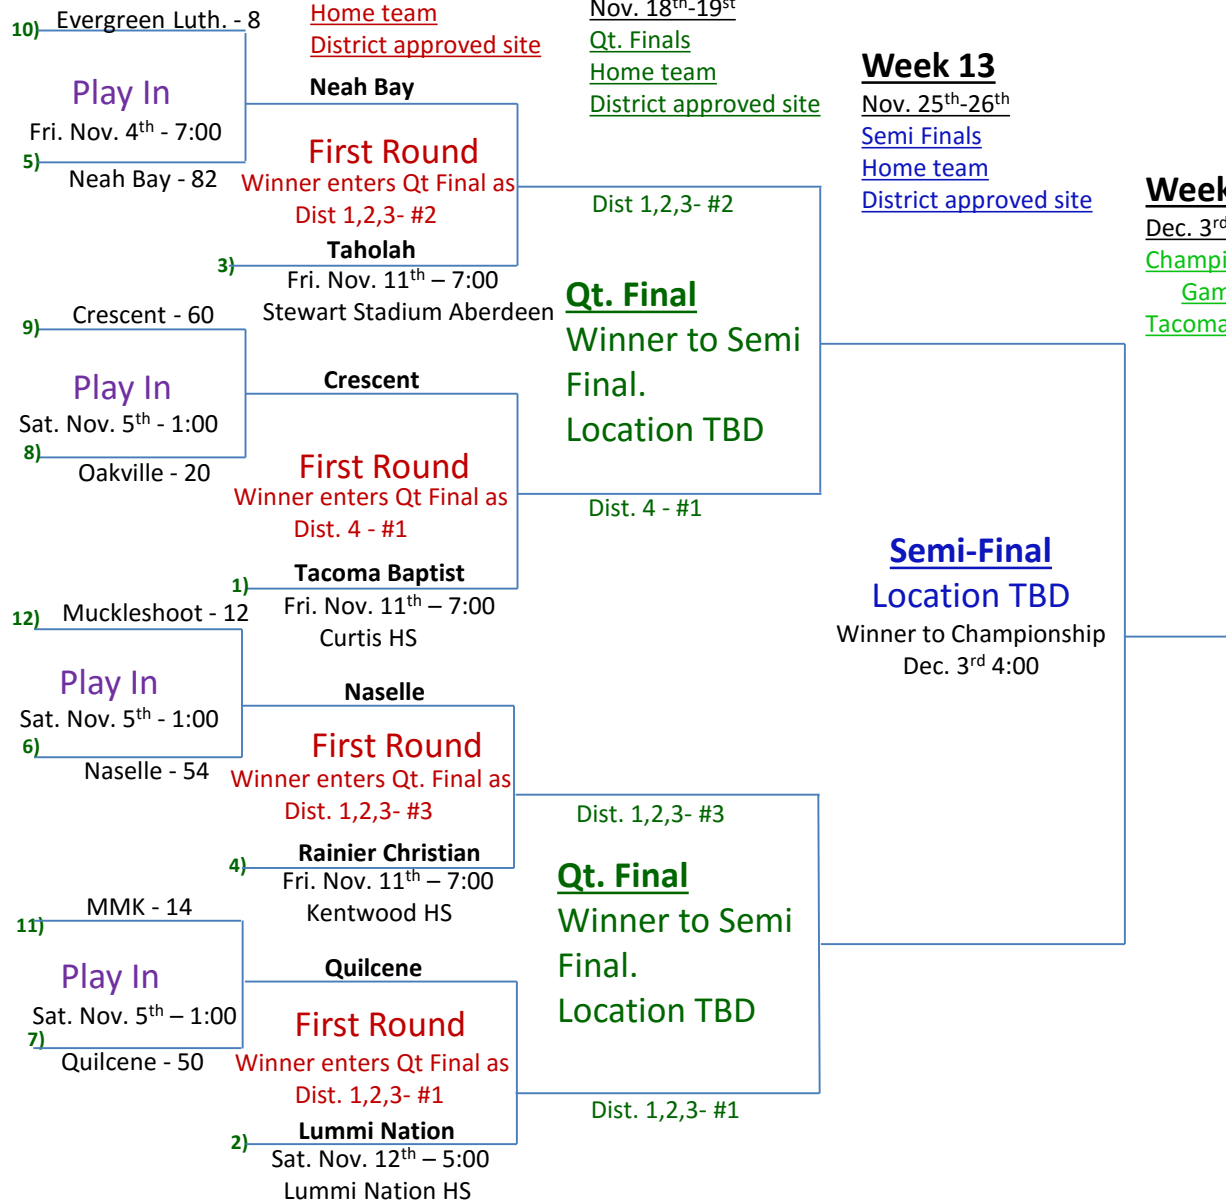

## Week 11

Nov. 11<sup>th</sup>-12<sup>th</sup>  
[1<sup>st</sup> Round](#)  
[Home team](#)  
[District approved site](#)

## Week 12

Nov. 18<sup>th</sup>-19<sup>st</sup>  
[Qt. Finals](#)  
[Home team](#)  
[District approved site](#)

## Week 13

Nov. 25<sup>th</sup>-26<sup>th</sup>  
[Semi Finals](#)  
[Home team](#)  
[District approved site](#)

## Week 14

Dec. 3<sup>rd</sup> - 4:00  
[Championship](#)  
[Game](#)  
[Tacoma Dome](#)

\*Bottom team is Home and Hosts Week 10. In week 11 & 12 Bottom team host in their district approved site.